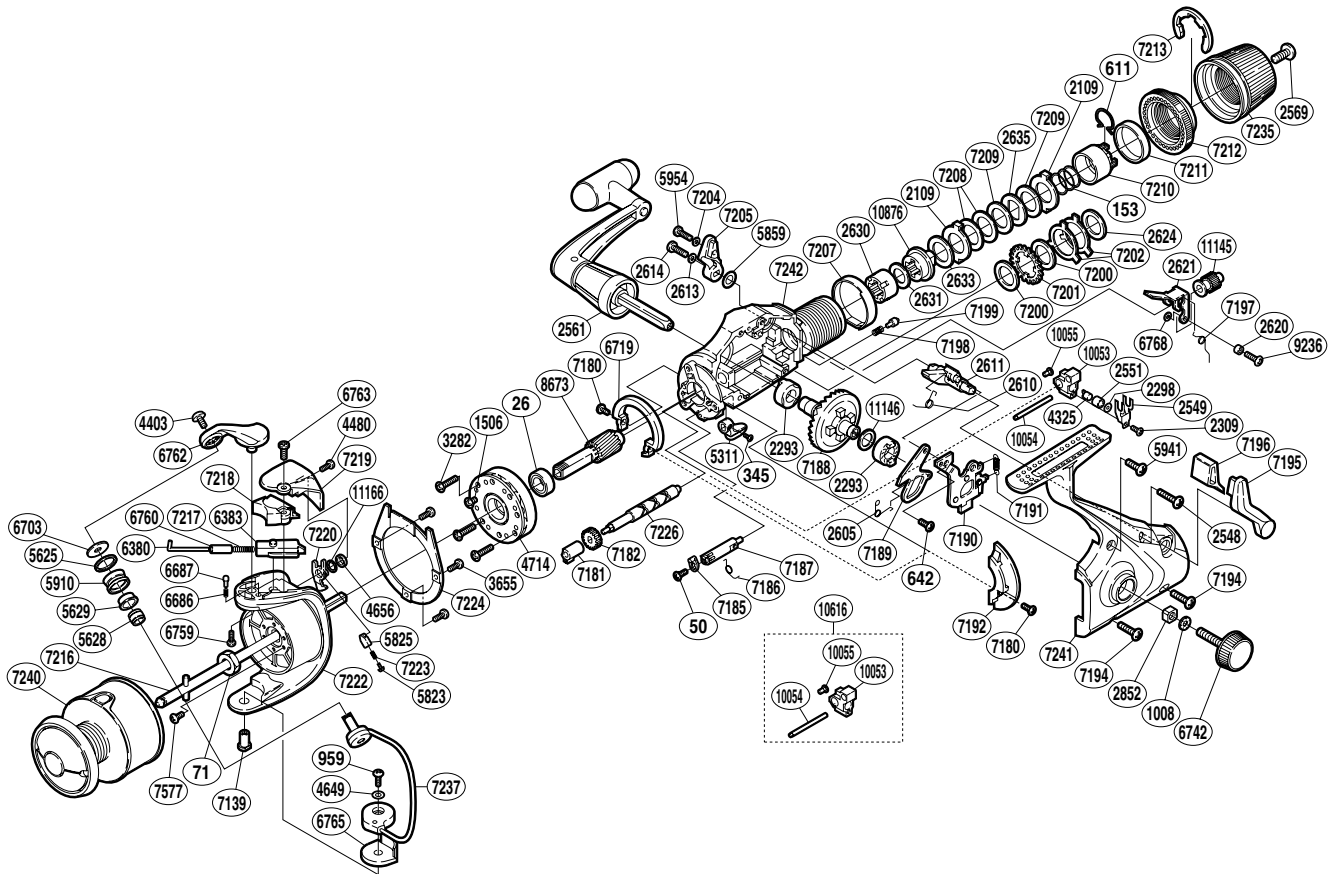

SHIMANO

BAITRUNNER AERO

BTA-RE8000

Part No.	Description	Part No.	Description	Part No.	Description
RD 0026	Ball Bearing	RD 5311	Anti-Reverse Lever	RD 7199	Dial Click Shoe
RD 0050	Anti-Reverse Cam Plate Screw	RD 5625	Line Roller Spacer	RD 7200	Drag Washer "C"
RD 0071	Rotor Nut	RD 5628	Line Roller Collar	RD 7201	Click Gear
RD 0153	Drag Coil Spring	RD 5629	Line Roller Bushing	RD 7202	Eared Washer "Bfs"
RD 0345	Anti-Reverse Lever Screw	RD 5823	Lever Spring Guide (A)	RD 7204	Lock Washer (A)
RD 0611	Hold Click Spring	RD 5825	Lever Spring Guide (B)	RD 7205	BaitRunner Lever Arm (R)
RD 0642	Clutch Plate Screw	RD 5859	BaitRunner Lever Spacer	RD 7207	Dial Spacer
RD 0959	Bail Hold Support Screw	RD 5910	Line Roller	RD 7208	Spacer
RD 1008	Handle Lock Washer	RD 5941	Side Cover Screw (short)	RD 7209	Drag Washer "H" (black)
RD 1506	Clutch Cover Screw	RD 5954	BaitRunner Lever Screw	RD 7210	Pressure Screw
RD 2109	Eared Washer "B"	RD 6380	Bail Spring Guide (A)	RD 7211	Dial Washer
RD 2293	Drive Gear Bushing	RD 6383	Bail Spring Guide (B)	RD 7212	BaitRunner Tension Dial
RD 2298	Spacer	RD 6686	Click Spring	RD 7213	Dial Retainer Ring
RD 2309	Slider Retainer Screw	RD 6687	Bail Arm Click	RD 7216	Main Shaft
RD 2548	Side Cover Screw (long)	RD 6703	Line Roller Washer	RD 7217	Bail Spring
RD 2549	Oscillating Slider Retainer	RD 6719	Friction Ring	RD 7218	Bail Spring Cover
RD 2551	Oscillating Slider Bushing	RD 6742	Handle Screw Cap	RD 7219	Bail Spring Cover Guard
RD 2561	Handle Assembly	RD 6759	Bail Arm Screw	RD 7220	Bail Trip Lever
RD 2569	Drag Knob Screw	RD 6760	Bail Spring Guide (A) Collar	RD 7222	Rotor
RD 2605	Clutch Pawl Spring	RD 6762	Bail Arm	RD 7223	Lever Spring
RD 2610	Clutch Spring	RD 6763	Rotor Protector Screw (large)	RD 7224	Guard Ring
RD 2611	BaitRunner Lever Shaft	RD 6765	Bail Hold Support Spacer	RD 7226	Worm Shaft
RD 2613	Lock Washer (B)	RD 6768	Spacer	RD 7235	Drag Knob
RD 2614	BaitRunner Lever Screw (B)	RD 7139	Bail Hold Support Shaft	RD 7237	Bail Assembly
RD 2620	Clutch Screw Collar	RD 7180	Friction Ring Screw	RD 7240	Spool Assembly
RD 2621	BaitRunner Clutch	RD 7181	Worm Bushing	RD 7241	Side Cover
RD 2624	Drag Washer "C" (blue)	RD 7182	Idle Gear	RD 7242	Body
RD 2630	Free Spool Tension Shaft	RD 7185	Anti-Reverse Cam Plate	RD 7577	Nut Lock Screw
RD 2631	Drag Washer "D"	RD 7186	Anti-Reverse Cam Spring	RD 8673	Pinion Gear (B)
RD 2633	Drag Washer "H" (cloth)	RD 7187	Anti-Reverse Cam	RD 9236	BaitRunner Clutch Screw
RD 2635	Key Washer "A"	RD 7188	Drive Gear	RD10053	Oscillating Slider
RD 2852	Handle Screw Lock	RD 7189	Clutch Pawl	RD10054	Oscillating Guide
RD 3282	Roller Clutch Screw	RD 7190	Clutch Plate Assembly	RD10055	Oscillating Guide Holder
RD 3655	Guard Ring Screw	RD 7191	BaitRunner Click Spring	RD10616	Oscillating Slider Set
RD 4325	Oscillating Pawl	RD 7192	Side Cover Flange	RD10876	Drag Shaft
RD 4403	Line Roller Screw	RD 7194	Side Cover Screw (medium)	RD11145	Clutch Shaft
RD 4480	Rotor Protector Screw (small)	RD 7195	BaitRunner Lever Arm (L)	RD11146	Washer
RD 4649	Spacer	RD 7196	BaitRunner Lever Bridge	RD11166	Spacer
RD 4656	Trip Lever Spacer	RD 7197	Clutch Shaft Spring		
RD 4714	Roller Clutch Assembly	RD 7198	Dial Click Spring		